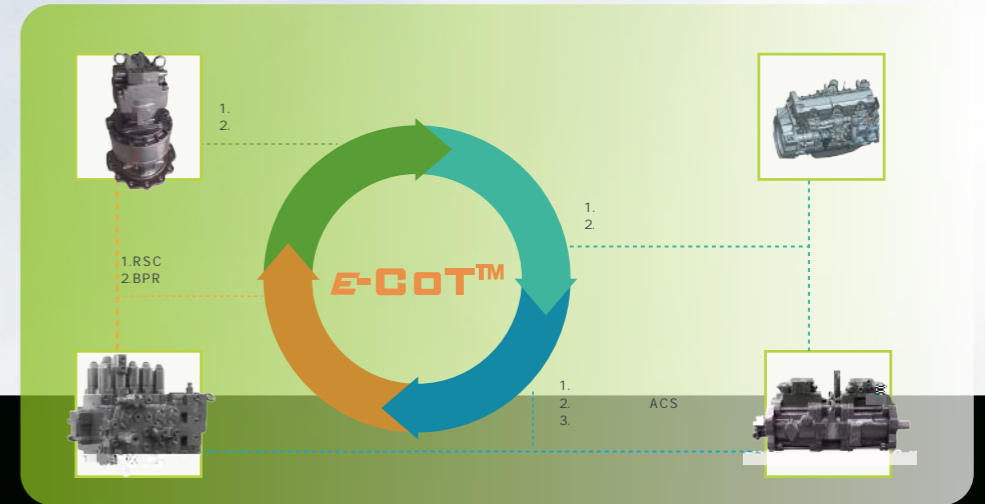

High Power

E-COT